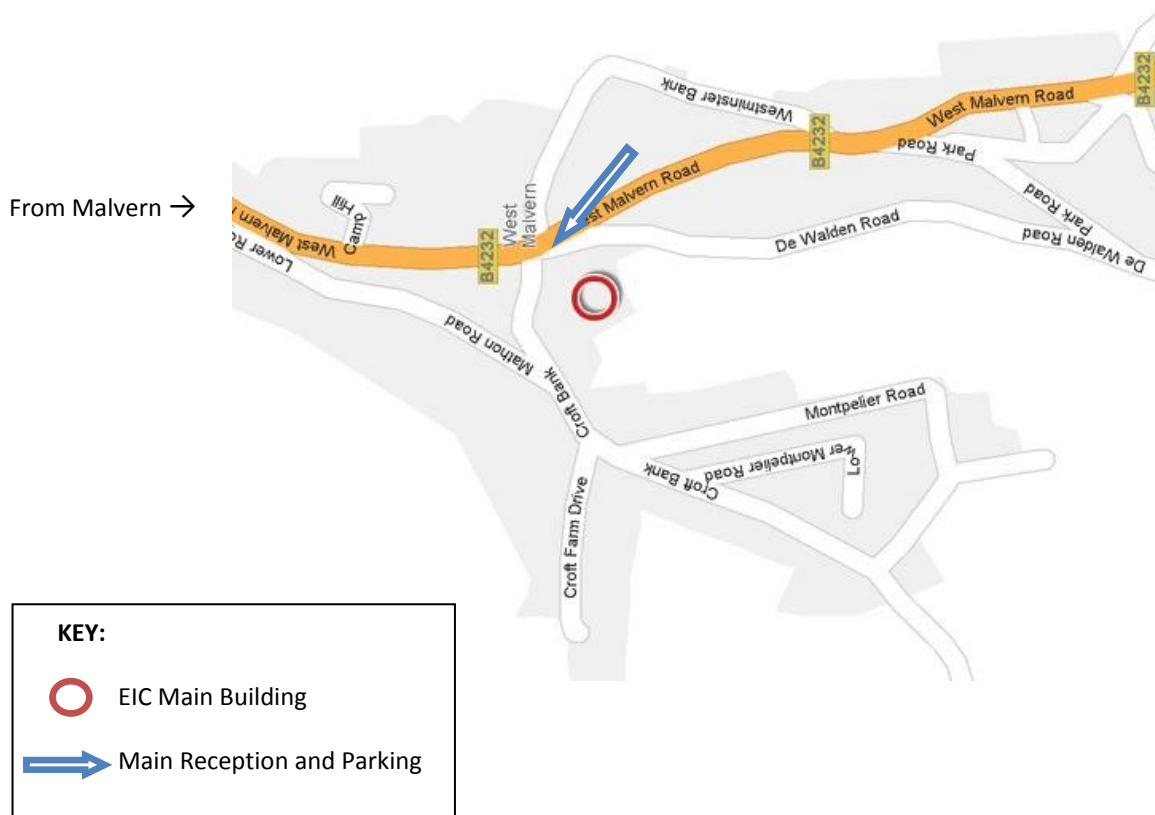

Directions to Elim International Centre, De Walden Road, West Malvern WR14 4DF

- Address details are: Elim International Centre, De Walden Road, West Malvern, Worcestershire WR14 4DF
Telephone: 0845 320 6750
- M5 – Junction 7 from southbound turn right at roundabout onto A44
from northbound turn left at roundabout onto A44
- Turn left at next roundabout onto A4440
- Go straight over the next 2 roundabouts (2nd exit)
- Go left at next roundabout onto A449 sign-posted Malvern
- Follow signs for A449 Malvern through Powick
- After approximately 4 miles, approach roundabout (Morrisons to the left) and go straight over. Continue through Malvern Link, up the hill with park on the left hand side.
- At the top of the hill follow the A449 round to the left and go straight over the traffic lights, after 200 yards take the first sharp right onto North Malvern Road (B4232) sign-posted West Malvern
- Stay on the B4232 for approximately 1 mile, Elim International Centre is at the crossroads of Croft Bank, Westminster Bank and De Walden Road.